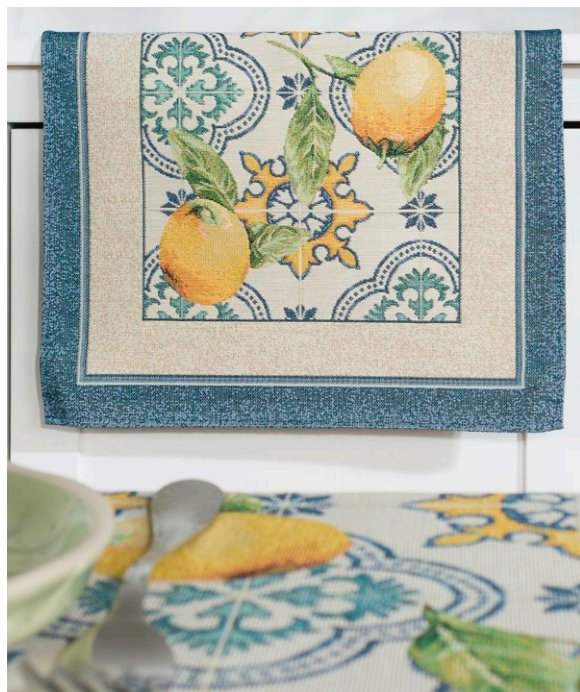

GOBELINO CLOSED | REF. LAGOS LIMES