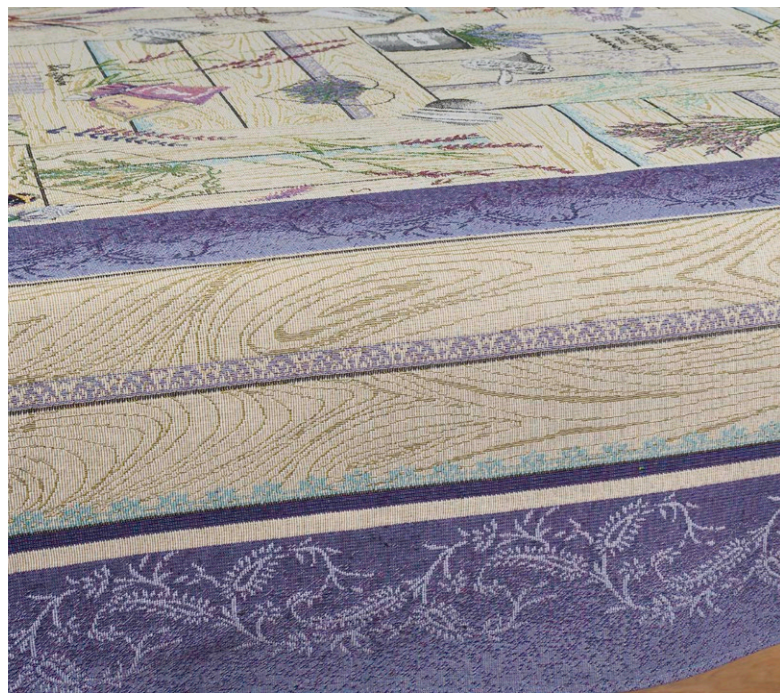

GOBELINO CLOSED | REF. LAVANDA WOOD C